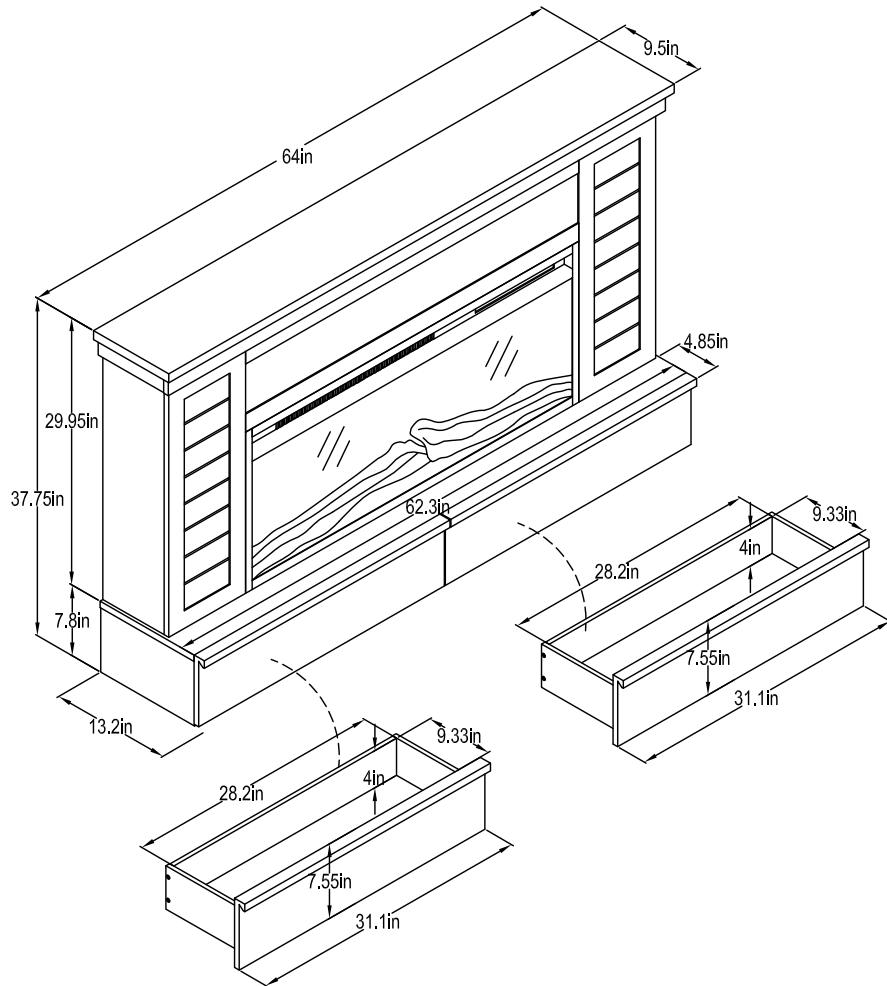

# 8902013COM -FIREPLACE MANTEL

Wood Breakdown:  
MDF 80%, PB 20%.  
Total storage: 1.22 cubic feet

Overall Product Size:  
64" W × 13.2" D × 37.75" H  
162.5cm W × 33.5cm D × 95.9cm H

Maximum Weight Capacities  
Unit Weight: 127.2lbs. (57.79kg)