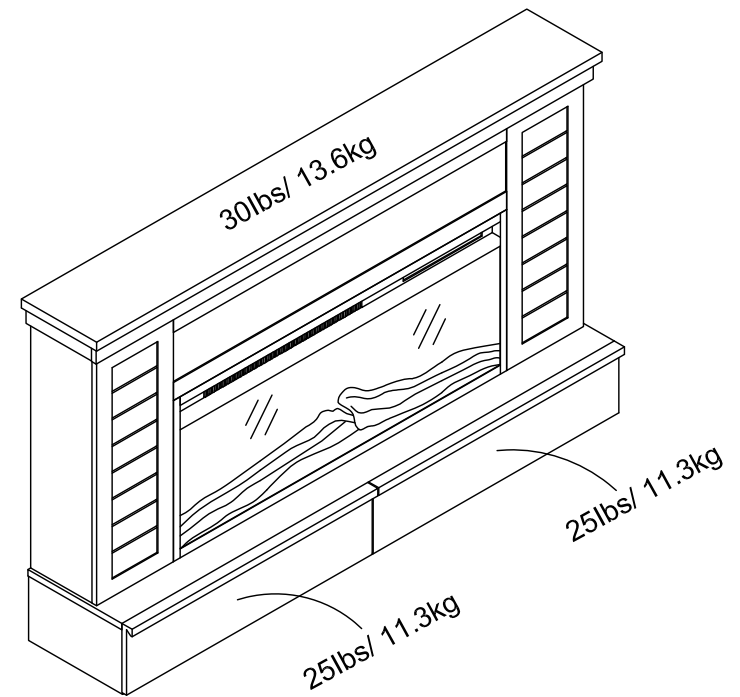

# 8902013COM -FIREPLACE MANTEL

Wood Breakdown:  
MDF 80%, PB 20%.  
Total storage: 1.22 cubic feet

Overall Product Size:  
64" W × 13.2" D × 37.75" H  
162.5cm W × 33.5cm D × 95.9cm H

Maximum Weight Capacities  
Unit Weight: 127.2lbs. (57.79kg)